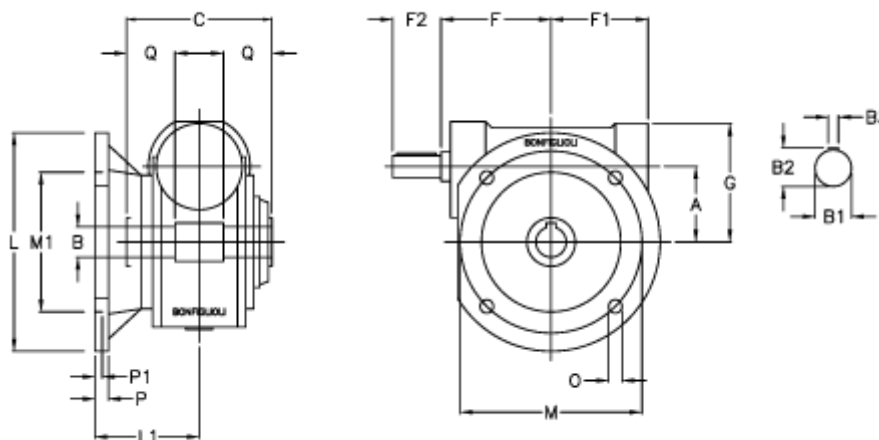

Article number: 3901130020500

Description: Worm gear with solid input shaft
VF 130FC-20-HS

Measures

a	= 130.0	F1 = 154	P = 20
B	= 45	F2 = 60	P1 = 12
B1	= 30	g = 195	Q = 52.5
B2	= 33	L = 320	
B3	= 8	L1 = 137.5	
C	= 165	m = 255	
Description	= VF 130FC-xx-HS	M1 = 180	
F	= 160.0	O = 16	